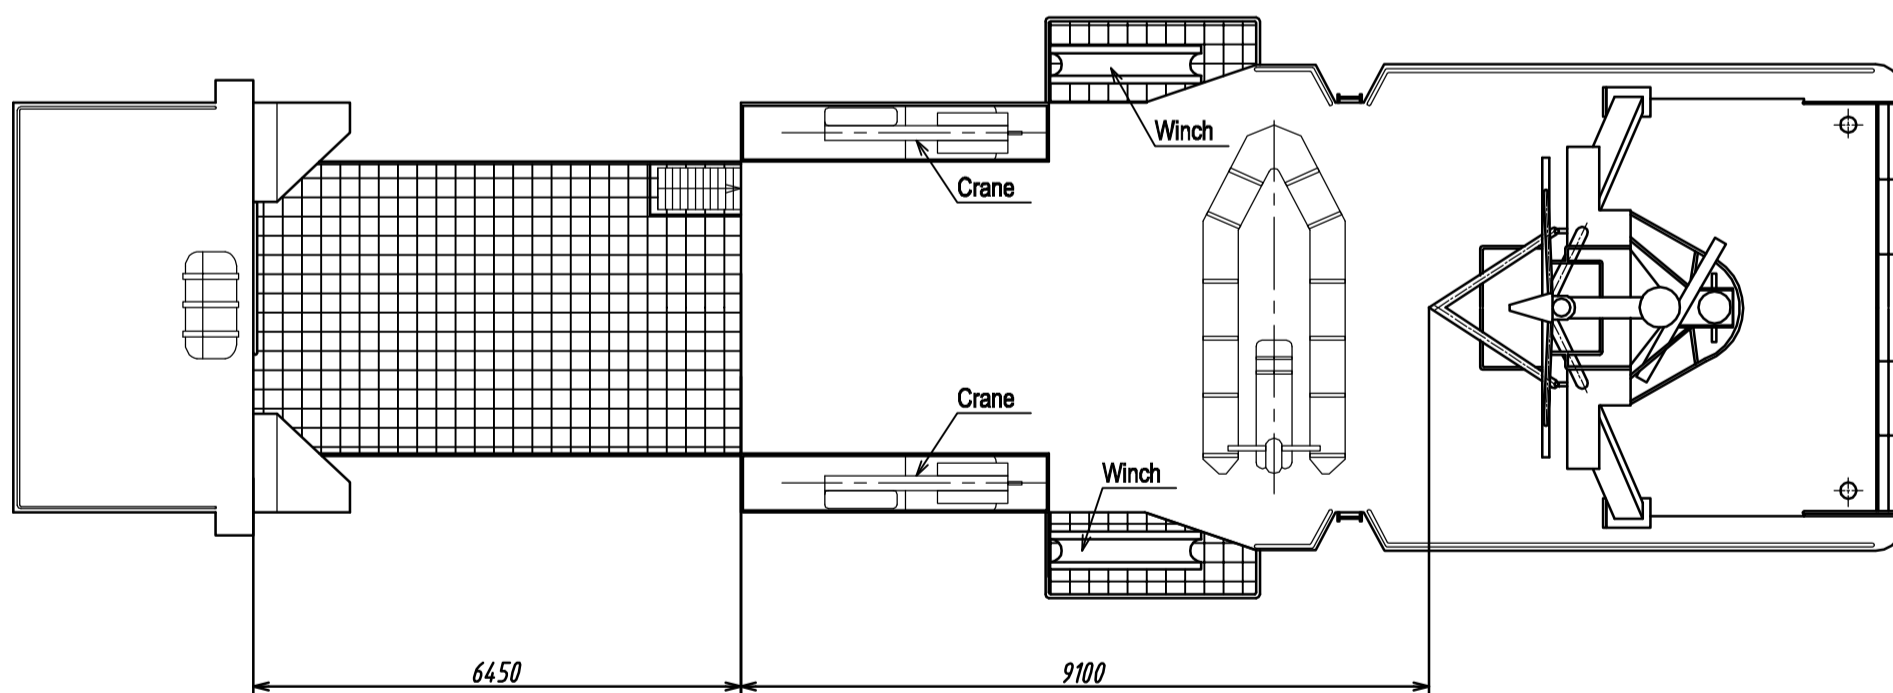

BLACK OYSTER

LOWER DECK

MAIN DECK

POOP DECK

General arrangement survey vessel BLACK OYSTER

Principle dimensions	
LOA:	29.40 m
Breadth:	8.00 m
Depth:	2.05 m
Draft:	1.02m
Gross tons:	175 tons
Class :	K2 M-CП S-MS