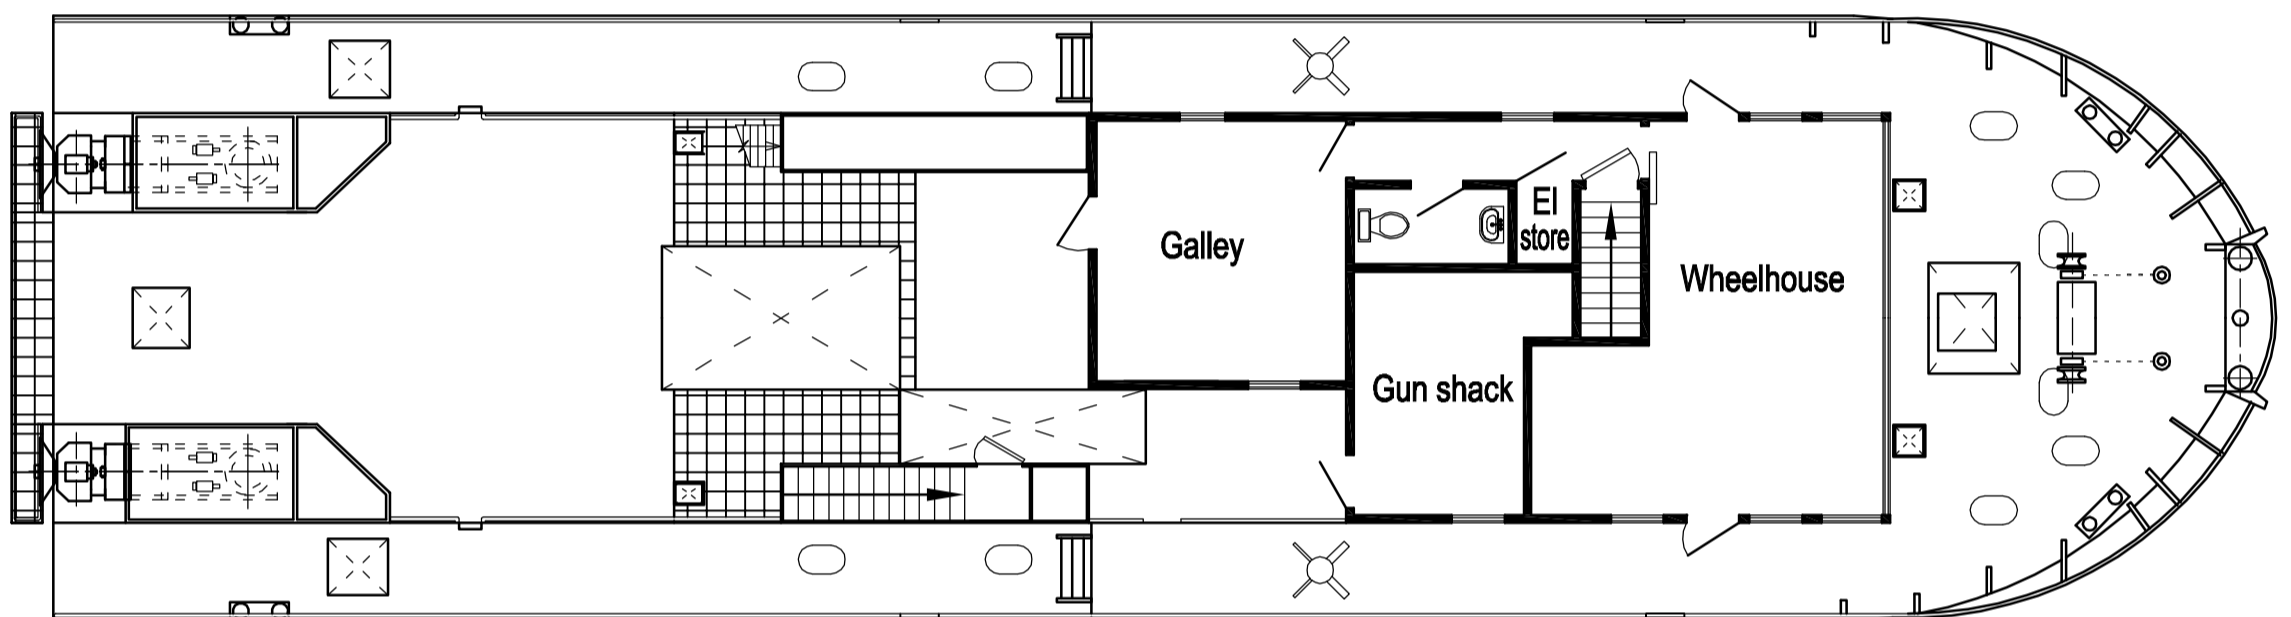

BLACK OYSTER

LOWER DECK

MAIN DECK

POOP DECK

General arrangement survey vessel BLACK OYSTER

Principle dimensions	
LOA:	29.40 m
Breadth:	8.00 m
Depth:	2.05 m
Draft:	1.02m
Gross tons:	175 tons
Class :	K2 M-CП S-MS