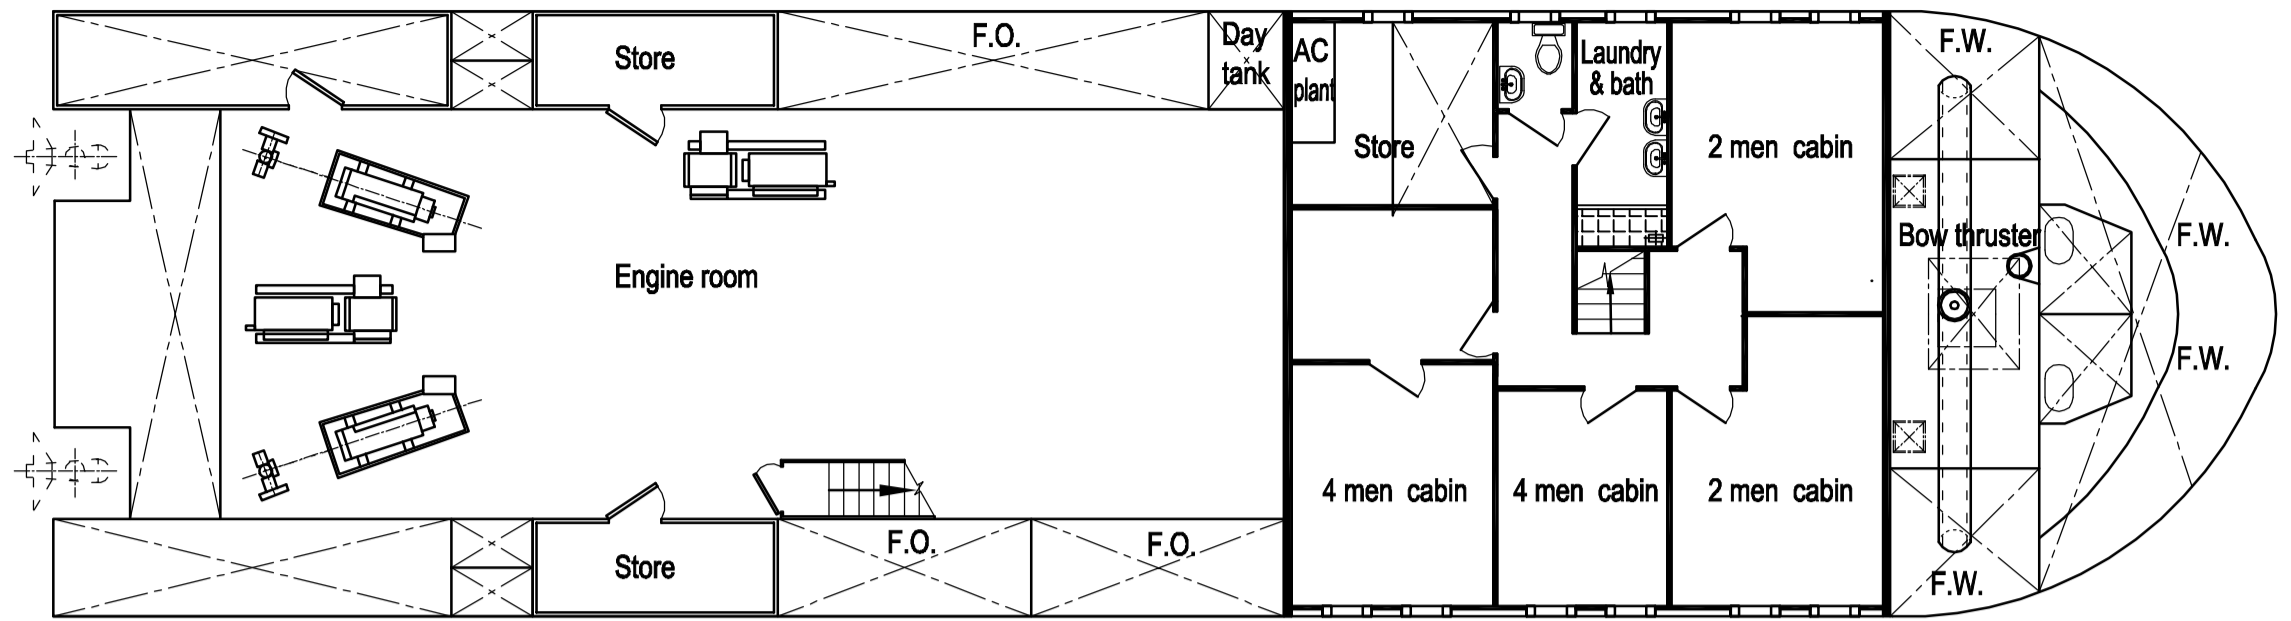

BLACK OYSTER

LOWER DECK

MAIN DECK

POOP DECK

General arrangement survey vessel BLACK OYSTER

Principle dimensions	
LOA:	29.40 m
Breadth:	8.00 m
Depth:	2.05 m
Draft:	1.02m
Gross tons:	175 tons
Class :	K2 M-CП S-MS