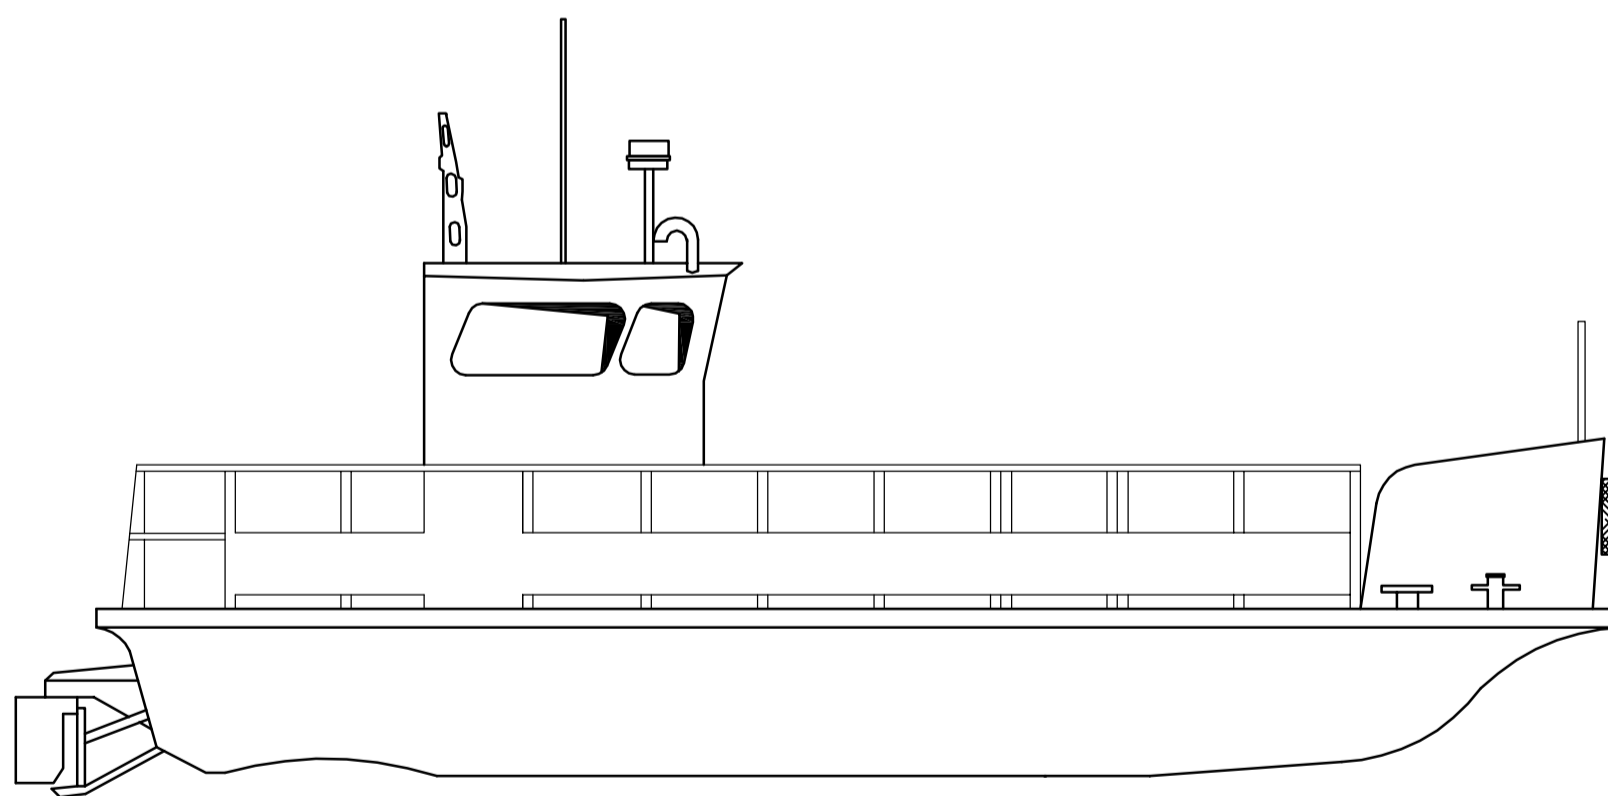

BLACK URCHIN

MAIN DECK

LOWER DECK

PROFILE

General arrangement hydroqlider/fast utility vessel BLACK URCHIN

Principle dimensions

LOA:	10.10 m
Breadth:	3.50 m
Depth:	1.22 m
Draft:	0.42 m
Gross tons:	8.2 tons
Class :	RRR *O-PR2.O