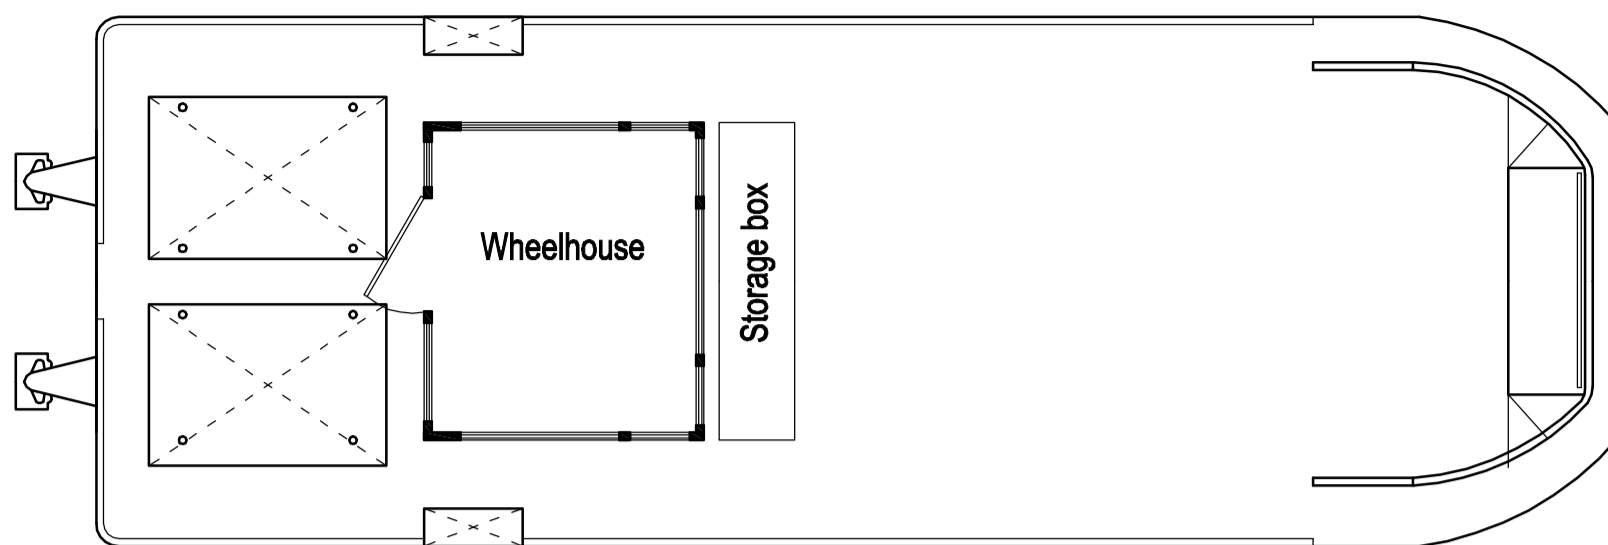

BLACK URCHIN

MAIN DECK

LOWER DECK

PROFILE

General arrangement hydroqlider/fast utility vessel BLACK URCHIN

Principle dimensions

LOA:	10.10 m
Breadth:	3.50 m
Depth:	1.22 m
Draft:	0.42 m
Gross tons:	8.2 tons
Class :	RRR *O-PR2.O